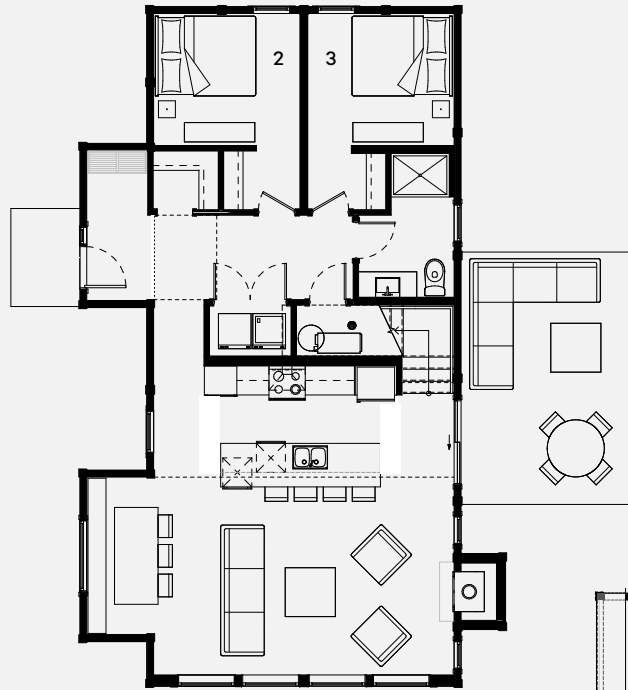

BIRCH

1509 SQ FT | 3 BED | 2 BATH
OFFERED AT \$942,450

Main Floor	1120 sq ft
Second Floor	389 sq ft
Ceiling Height	9 ft/cathedral

Kitchen: 20'-8" X 8'-4"

Dining Room: 9'-3" X 13'-8" irr.

Living Room: 16'-1" X 12'-11"

Bathroom #1: 6'-7" X 9'-11" irr.

Bathroom #2: 7'-4" X 5'-8"

Bedroom #1: 10'-10" X 13'-6"

Bedroom #2: 10'-1" X 9'-1"

Bedroom #3: 10'-1" X 9'-1"

Walk-in #2: 5'-3" X 4'-1"

Walk-in #3: 5'-4" X 3'-11"

Walk-in (foyer): 4'-6" X 4'-1"

Den: 15'-1" X 8'-4" irr.

MOUNTAIN STREAM

at Quechee Lakes