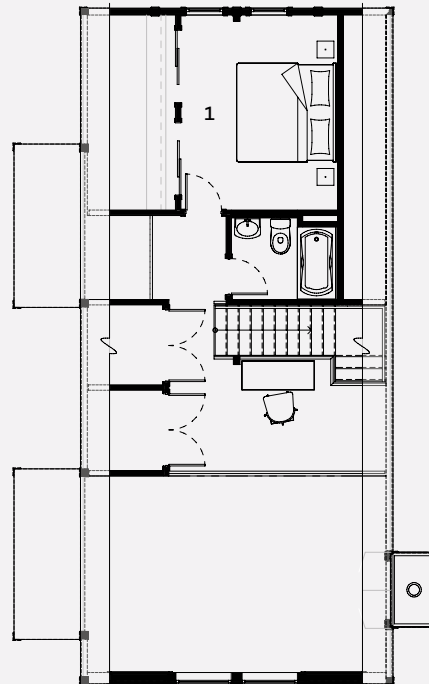

BIRCH

1509 SQ FT | 3 BED | 2 BATH
OFFERED AT \$942,450

Main Floor	1120 sq ft
Second Floor	389 sq ft
Ceiling Height	9 ft/cathedral

Kitchen: 20'-8" X 8'-4"

Dining Room: 9'-3" X 13'-8" irr.

Living Room: 16'-1" X 12'-11"

Bathroom #1: 6'-7" X 9'-11" irr.

Bathroom #2: 7'-4" X 5'-8"

Bedroom #1: 10'-10" X 13'-6"

Bedroom #2: 10'-1" X 9'-1"

Bedroom #3: 10'-1" X 9'-1"

Walk-in #2: 5'-3" X 4'-1"

Walk-in #3: 5'-4" X 3'-11"

Walk-in (foyer): 4'-6" X 4'-1"

Den: 15'-1" X 8'-4" irr.

MOUNTAIN STREAM

at Quechee Lakes