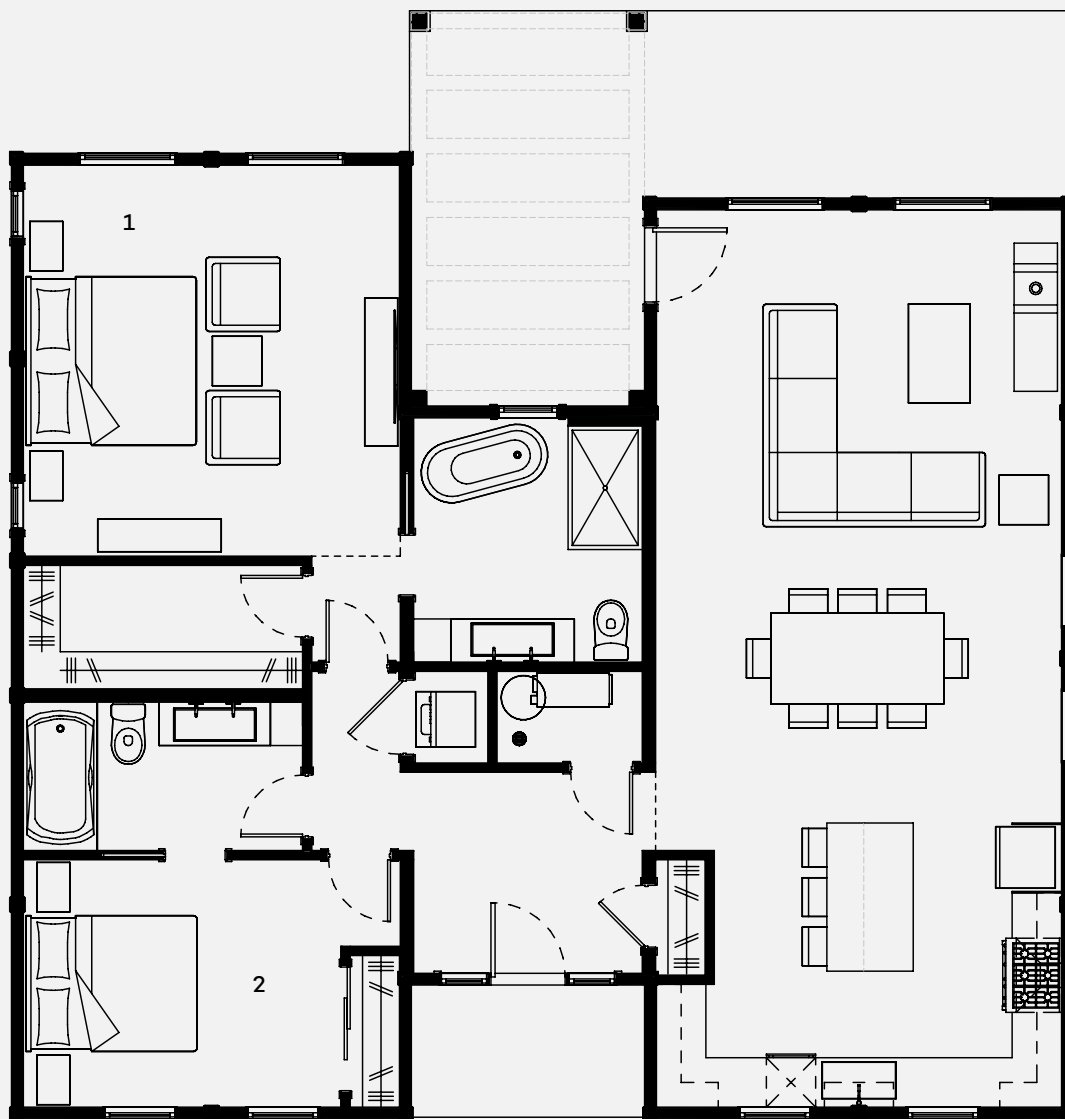

JASPER

1501 SQ FT | 2 BED | 2 BATH
OFFERED AT \$865,015

Main Floor	1501 sq ft
Ceiling Height	9 ft/cathedral

Kitchen: 16'-5" X 11'-6"

Dining Room: 16'-5" X 12'-0"

Living Room: 16'-5" X 12'-10"

Bathroom #1: 9'-3" X 9'-11"

Bathroom: 11'-4" X 6'-0"

Bedroom #1: 15'-3" X 15'-10"

Bedroom #2: 12'-10" X 10'-0"

Walk-in #1: 11'-4" X 5'-0"

Foyer: 9'-3" X 8'-2"

MOUNTAIN STREAM

at Quechee Lakes