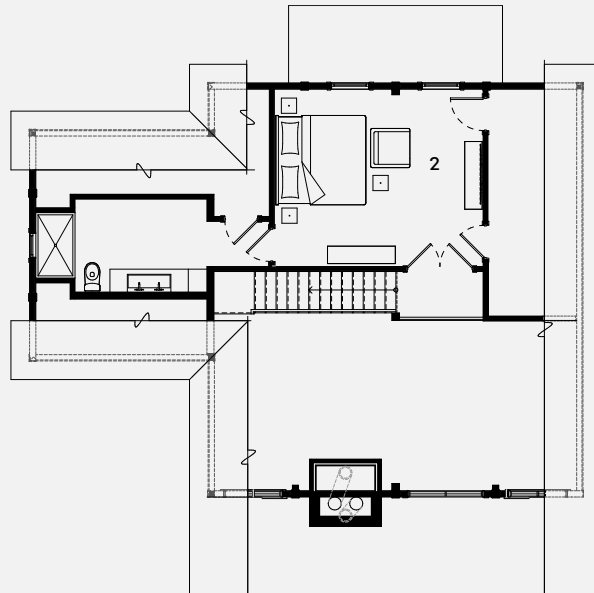

# THISTLE

1618 SQ FT | 2-3 BED | 2+1 BATH  
OFFERED AT \$956,355

Main Floor	1151 sq ft
Second Floor	467 sq ft
Ceiling Height	9 ft/cathedral

Kitchen: 13'-7" X 11'-6"

Dining Room: 13'-11" X 13'-0"

Living Room: 13'-10" X 13'-7"

Bedroom #1: 13'-1" X 16'-9"

Bedroom #2: 16'-0" X 13'-7"

Walk-in: 4'-2" X 5'-9"

Foyer: 8'-3" X 5'-8"

**MOUNTAIN STREAM**

at Quechee Lakes