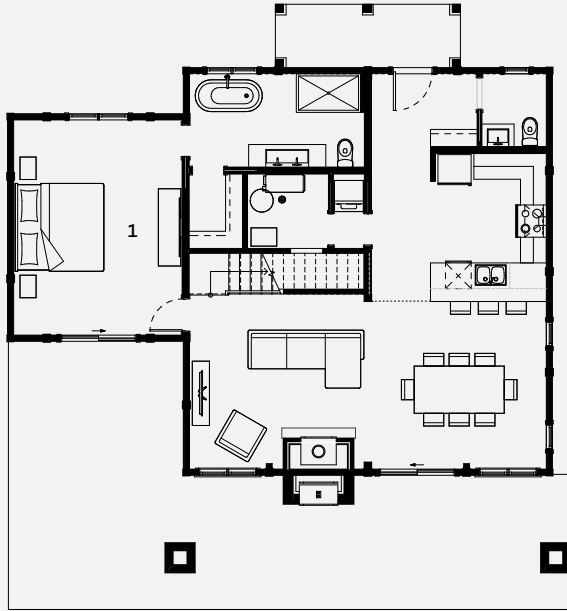

# THISTLE

1618 SQ FT | 2-3 BED | 2+1 BATH  
OFFERED AT \$956,355

Main Floor	1151 sq ft
Second Floor	467 sq ft
Ceiling Height	9 ft/cathedral

Kitchen: 13'-7" X 11'-6"

Dining Room: 13'-11" X 13'-0"

Living Room: 13'-10" X 13'-7"

Bedroom #1: 13'-1" X 16'-9"

Bedroom #2: 16'-0" X 13'-7"

Walk-in: 4'-2" X 5'-9"

Foyer: 8'-3" X 5'-8"

**MOUNTAIN STREAM**

at Quechee Lakes