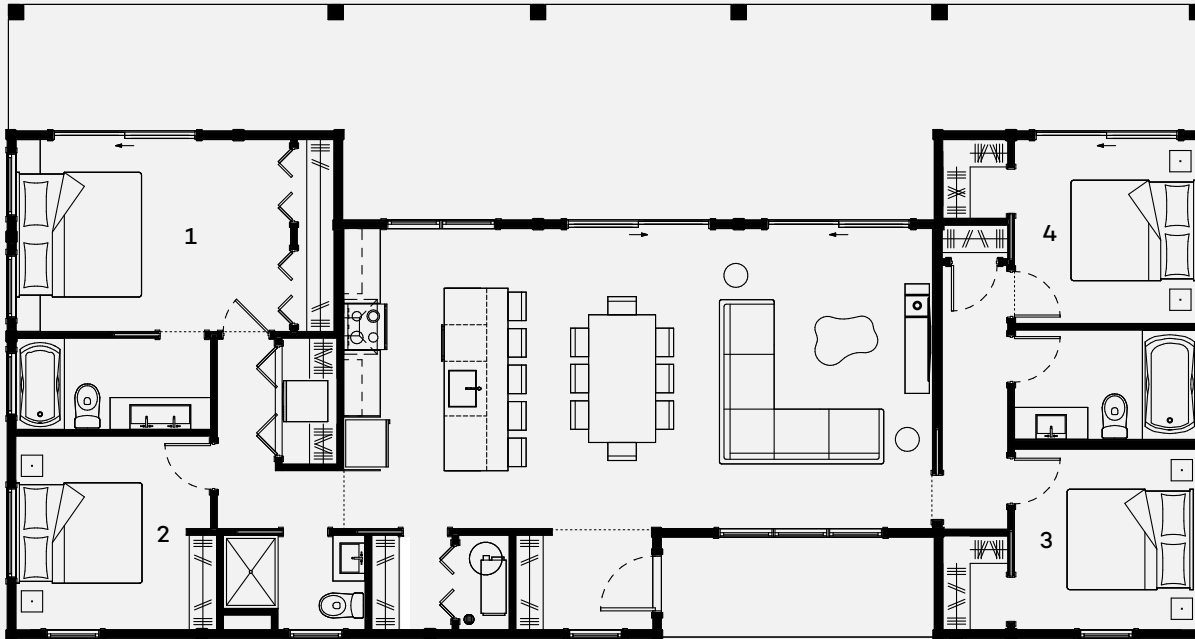

EVERGREEN

1586 SQ FT | 3 BED | 2 BATH
OFFERED AT \$1,070,095

Main Floor	1586 sq ft
Ceiling Height	9 ft/12 ft

Kitchen: 9'-0" X 13'-3"

Dining Room: 11'-7" X 16'-5"

Living Room: 11'-8" X 16'-5"

Pantry: 4'-5" X 5'-2"

Bathroom #1: 10'-8" X 5'-0"

Bathroom: 7'-9" X 5'-2"

Bedroom #1: 15'-1" X 10'-6"

Bedroom #2: 11'-0" X 10'-7"

Bedroom #3: 10'-0" X 9'-11"

Bedroom #4: 10'-0" X 10'-1"

Walk-in #3: 3'-7" X 5'-2"

Walk-in #4: 3'-7" X 4'-4"