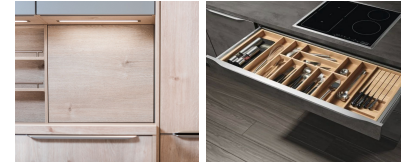

RUSTIC CAPE

JENNAIR APPLIANCES

NOIR COLLECTION

CABINETS:

BLACK INTEGRATED PULLS