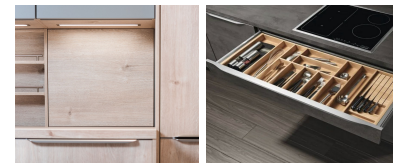

NORDIC RIDGE

JENNAIR APPLIANCES

RISE COLLECTION - STAINLESS

CABINETS:

STAINLESS STEEL INTEGRATED PULLS