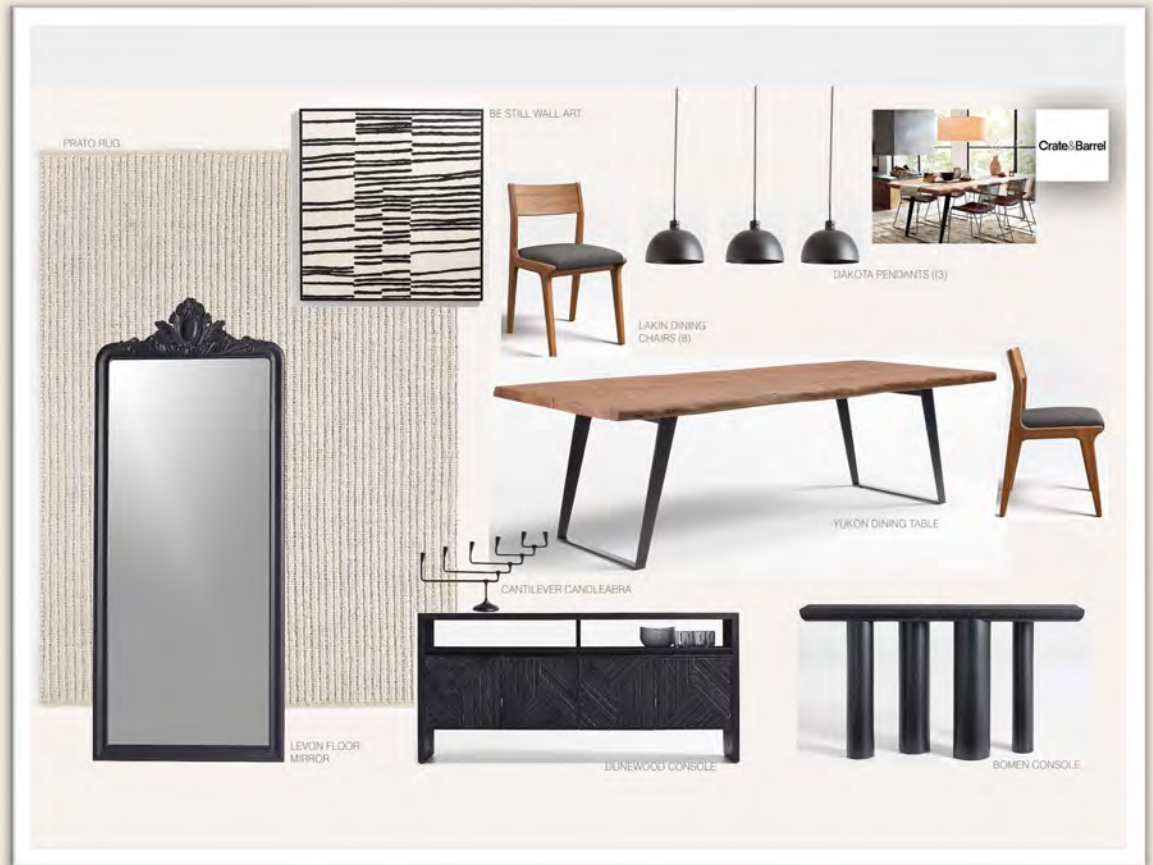

Crate&Barrel

MODERN NOIR KITCHEN
CRATE LIVING ROOM "C"
CRATE DINING ROOM "C"

CURATED FURNISHINGS FROM CRATE & BARREL NATICK, MA