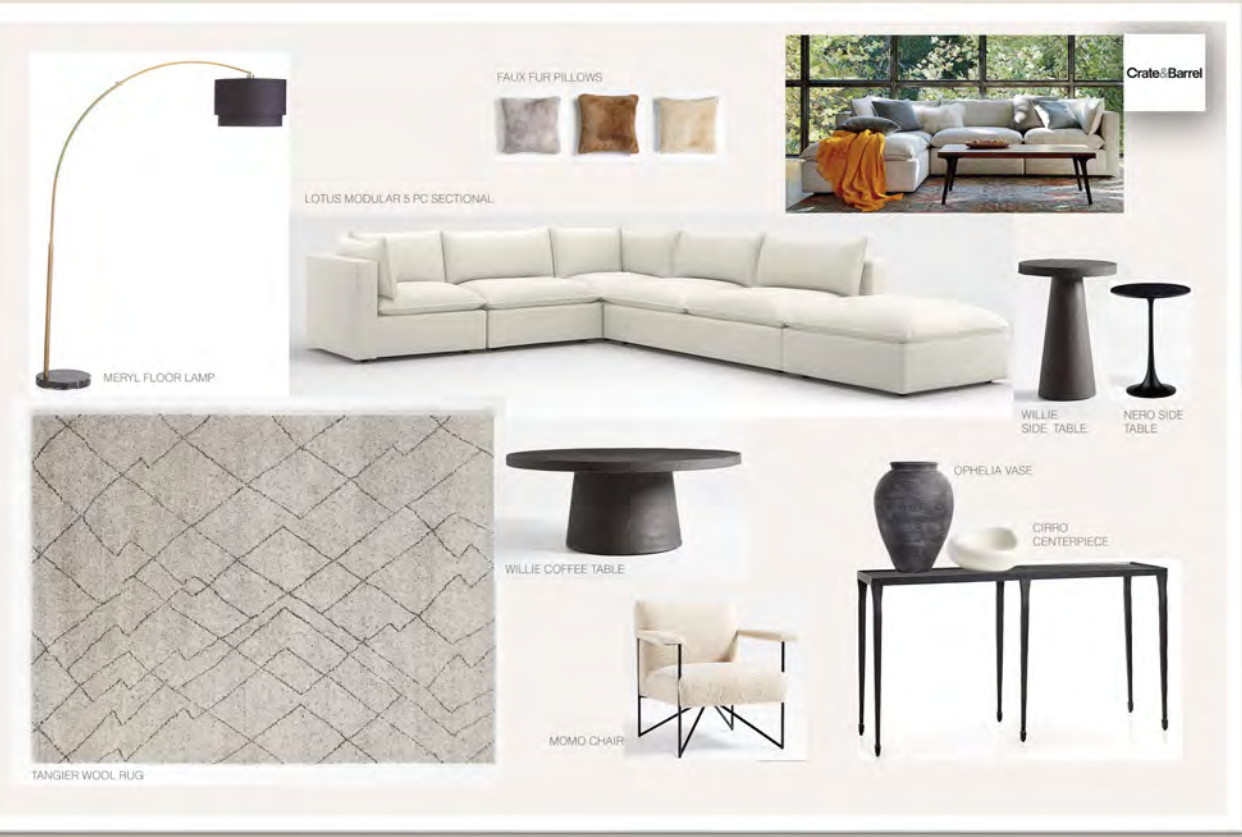

Crate&Barrel

MODERN NOIR KITCHEN
CRATE LIVING ROOM "C"
CRATE DINING ROOM "C"

CURATED FURNISHINGS FROM CRATE & BARREL NATICK, MA