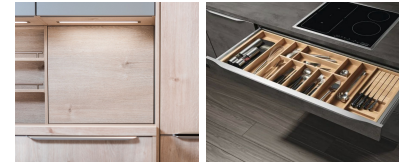

BLACK METAL BAR HANDLES