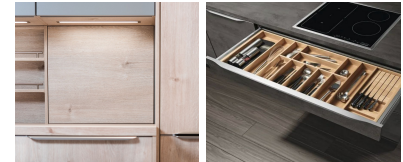

STAINLESS STEEL INTEGRATED PULLS